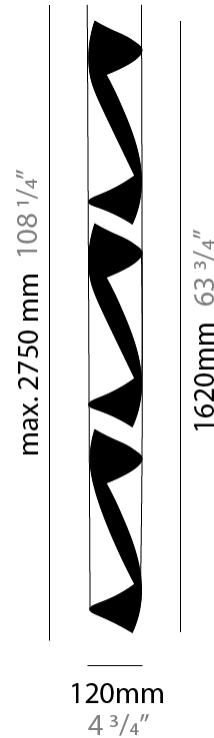

HUE SUSPENSION

D131024-

base number   Finish
Options

1. To build a product code in our configurator select the specify button on the base model # product page
2. To build a manual product code on this datasheet choose from the options listed below in blue font and add the suffix to the base model #

GENERAL

Series: HUE
Brand: Knikerboker
Division: Design
Mounting Type: Suspension
Mounting Location: Ceiling
Subcategory: Pendant

PHYSICAL

Shape: Abstract
Diameter (mm): 120
Diameter (in): 4 3/4
Height (mm): 1620
Height (in): 63 3/4
Max. Overall Height (mm): 2750
Max. Overall Height (in): 108 1/4
Light Distribution: Direct / Indirect
Fixture Finish: BRL / BFM / BRW / CLF / CLM / CLW / GLF / GLM / GLW / MBK / SLF / SLM / SLW / WHI
Fixture Material: Metal
Cable Details: 1 Silicone Cable 2000mm / 78 3/4"

ELECTRICAL

Number of Lamps: 6
Lamp Type: LED Retrofit
Lamp Shape: MR16
Bulb Included: Bulb Not Included
Max. Wattage Per Lamp (W): 6.5
Lamp Base: GU10
Input Voltage (V): 120

LED

OPTICAL

RATINGS AND CERTIFICATIONS

Certified By: Certified for North American Standards
IP rating: IP20

PROJECT	_____
TYPE	_____
SPECIFIER	_____
QUANTITY	_____
DATE	_____