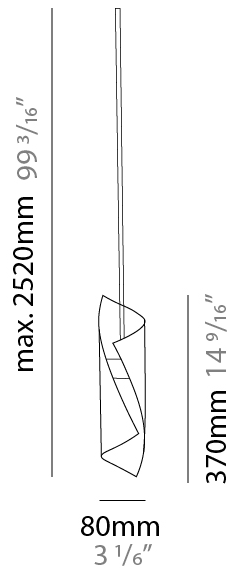

PROJECT
TYPE
SPECIFIER
QUANTITY
DATE

HUE SUSPENSION

D131006-

base number Finish
Options

1. To build a product code in our configurator select the specify button on the base model # product page
2. To build a manual product code on this datasheet choose from the options listed below in blue font and add the suffix to the base model #

GENERAL

Series: HUE
Brand: Knikerboker
Division: Design
Mounting Type: Suspension
Mounting Location: Ceiling
Subcategory: Pendant

PHYSICAL

Shape: Abstract
Diameter (mm): 80
Diameter (in): 3 1/8
Height (mm): 370
Height (in): 14 9/16
Max. Overall Height (mm): 2520
Max. Overall Height (in): 99 3/16
Light Distribution: Direct / Indirect
Fixture Finish: BRL / BFM / BRW / CLF / CLM / CLW / GLF / GLM / GLW / MBK / SLF / SLM / SLW / WHI
Fixture Material: Metal
Cable Details: 1 Silicone Cable 2000mm / 78 3/4"

ELECTRICAL

Number of Lamps: 1
Lamp Type: LED Retrofit
Lamp Shape: MR16
Bulb Included: Bulb Not Included
Max. Wattage Per Lamp (W): 6.5
Lamp Base: GU10
Input Voltage (V): 120

LED

OPTICAL

Optic°: 25

RATINGS AND CERTIFICATIONS

Certified By: Certified for North American Standards
IP rating: IP20