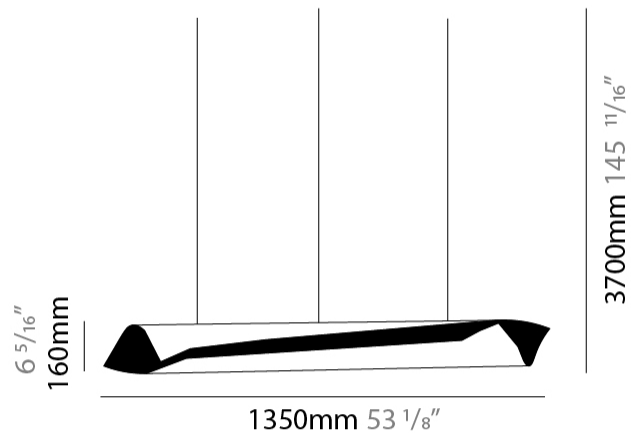

PROJECT	
TYPE	
SPECIFIER	
QUANTITY	
DATE	

HUE SUSPENSION

D131213-

base number   Finish
Options

1. To build a product code in our configurator select the specify button on the base model # product page
2. To build a manual product code on this datasheet choose from the options listed below in blue font and add the suffix to the base model #

GENERAL

Series: HUE
Brand: Knikerboker
Division: Design
Mounting Type: Suspension
Mounting Location: Ceiling
Subcategory: Pendant

PHYSICAL

Shape: Abstract
Diameter (mm): 160
Diameter (in): 6 ⁵/₁₆
Height (mm): 1350
Height (in): 53 ¹/₈
Max. Overall Height (mm): 3700
Max. Overall Height (in): 145 ¹¹/₁₆
Light Distribution: Direct / Indirect
Fixture Finish: BRL / BFM / BRW / CLF / CLM / CLW / GLF / GLM / GLW / MBK / SLF / SLM / SLW / WHI
Fixture Material: Metal
Cable Details: 1 Silicone Cable 2000mm / 78 3/4"

ELECTRICAL

Number of Lamps: 4
Lamp Type: LED Retrofit
Bulb Included: Bulb Not Included
Max. Wattage Per Lamp (W): 4.5
Lamp Base: E26
Input Voltage (V): 120
Upon Request: 277Vac / GU10

LED

OPTICAL

RATINGS AND CERTIFICATIONS

Certified By: Certified for North American Standards
IP rating: IP20