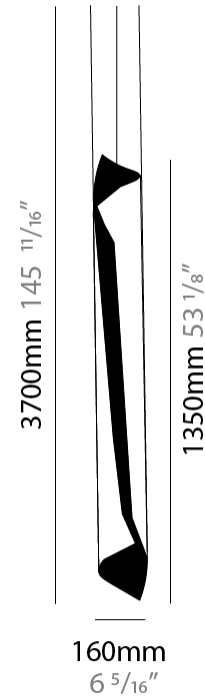

PROJECT
TYPE
SPECIFIER
QUANTITY
DATE

HUE SUSPENSION

D131107-

base number   Finish
Options

1. To build a product code in our configurator select the specify button on the base model # product page
2. To build a manual product code on this datasheet choose from the options listed below in blue font and add the suffix to the base model #

GENERAL

Series: HUE
Brand: Knikerboker
Division: Design
Mounting Type: Suspension
Mounting Location: Ceiling
Subcategory: Pendant

PHYSICAL

Shape: Abstract
Diameter (mm): 160
Diameter (in): 6 5/16
Height (mm): 1350
Height (in): 53 1/8
Max. Overall Height (mm): 3700
Max. Overall Height (in): 145 11/16
Light Distribution: Direct / Indirect
Fixture Finish: BRL / BFM / BRW / CLF / CLM / CLW / GLF / GLM / GLW / MBK / SLF / SLM / SLW / WHI
Fixture Material: Metal
Cable Details: 2 Silicone Cable 2000mm / 78 3/4"

ELECTRICAL

Number of Lamps: 4
Lamp Type: LED Retrofit
Bulb Included: Bulb Not Included
Max. Wattage Per Lamp (W): 4.5
Lamp Base: E26
Input Voltage (V): 120
Upon Request: 277Vac / GU10

LED

OPTICAL

RATINGS AND CERTIFICATIONS

Certified By: Certified for North American Standards
IP rating: IP20