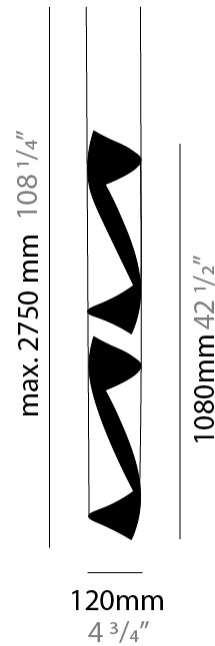

PROJECT
TYPE
SPECIFIER
QUANTITY
DATE

HUE SUSPENSION

D131018-

base number Finish
Options

1. To build a product code in our configurator select the specify button on the base model # product page
2. To build a manual product code on this datasheet choose from the options listed below in blue font and add the suffix to the base model #

GENERAL

Series: HUE
Brand: Knikerboker
Division: Design
Mounting Type: Suspension
Mounting Location: Ceiling
Subcategory: Pendant

PHYSICAL

Shape: Abstract
Diameter (mm): 120
Diameter (in): 4 3/4
Height (mm): 1100
Height (in): 43 5/16
Max. Overall Height (mm): 2750
Max. Overall Height (in): 108 1/4
Light Distribution: Direct / Indirect
Fixture Finish: BRL / BFM / BRW / CLF / CLM / CLW / GLF / GLM / GLW / MBK / SLF / SLM / SLW / WHI
Fixture Material: Metal
Cable Details: 1 Silicone Cable 2000mm / 78 3/4"

ELECTRICAL

Number of Lamps: 4
Lamp Type: LED Retrofit
Lamp Shape: MR16
Bulb Included: Bulb Not Included
Max. Wattage Per Lamp (W): 6.5
Lamp Base: GU10
Input Voltage (V): 120

LED

OPTICAL

RATINGS AND CERTIFICATIONS

Certified By: Certified for North American Standards
IP rating: IP20